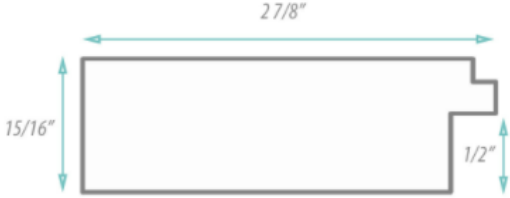

# SPECIFICATION SHEET

**FRAMED MIRROR**  
**MODEL#: FM 80743-24X40**

## FRAMED MIRRORS COLLECTION

- FEATURES:**
- ONE 24X40" HIGH RESOLUTION SILVER PLATE GLASS MIRROR SIZE W/ DECORATIVE FRAME.
  - "WALL HUGGER" HANGER FOR MOUNTING INCLUDED.
  - STANDARD MOUNTING STYLE IS VERTICAL. FOR HORIZONTAL, PLEASE SPECIFY WHEN ORDERING.
  - PACKED IN FOUR WALL (FOLDED DOUBLE WALL) CORRUGATION.
  - STYLE: MODERN
  - COLOR: WHITE
  - FINISH: MATTE

- MIRROR FINISHES:**
- FLAT POLISHED EDGE
  - BEVELED EDGE

**OVERALL SIZE DIMENSION: 28 1/2" WIDE X 44 1/2" HIGH X 1" DEEP**